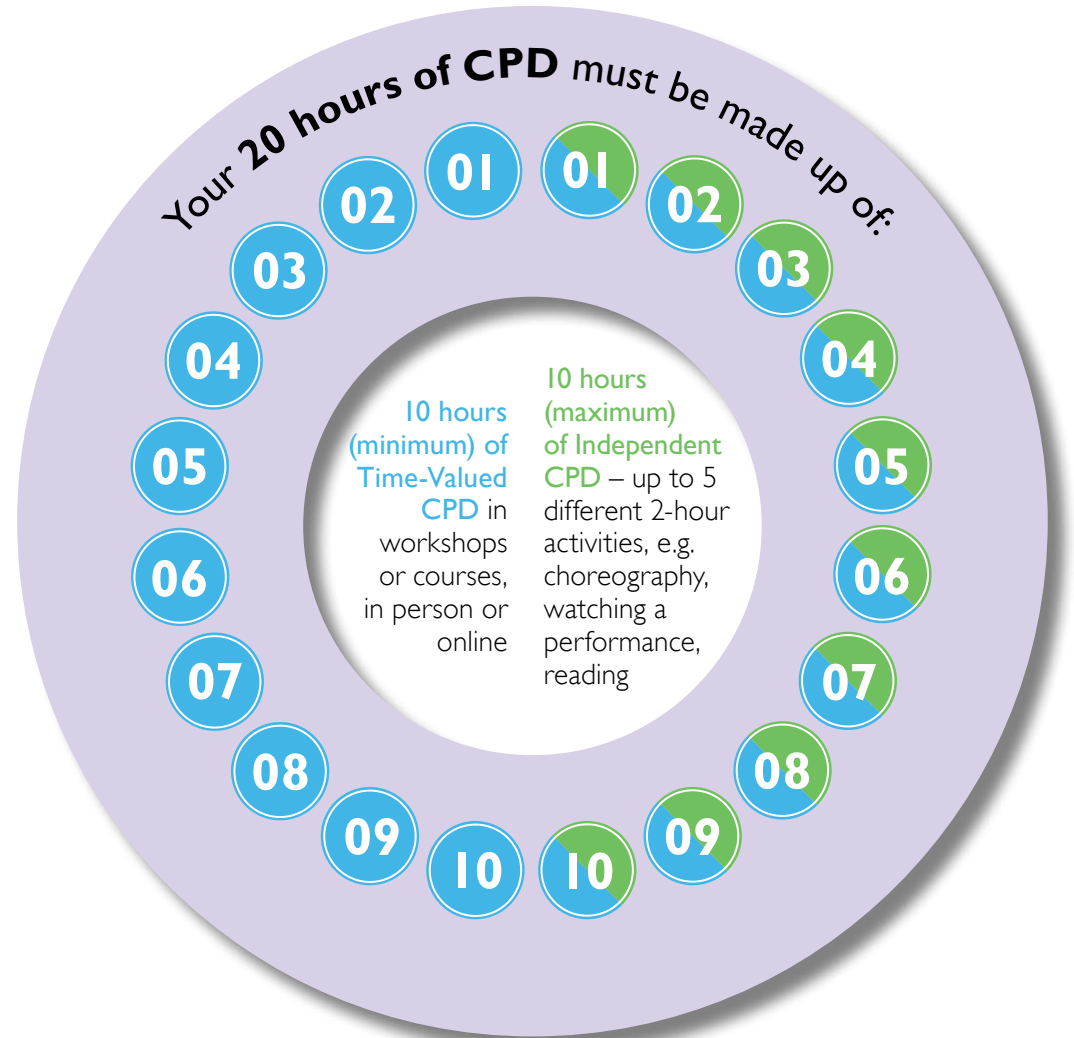

RAD Registered Teachers must complete 20 hours of CPD per year

TOP TIP

Map out your learning goals for the year at www.rad.org.uk/cpd

You can complete your CPD through the RAD OR ANOTHER PROVIDER as long as the activity has:

- clear aims, objectives and learning outcomes
- evidence of participation, e.g. a certificate.
- relevance to your dance teaching career, and

REMINDER

Keep evidence! In your e-portfolio or a folder at home.